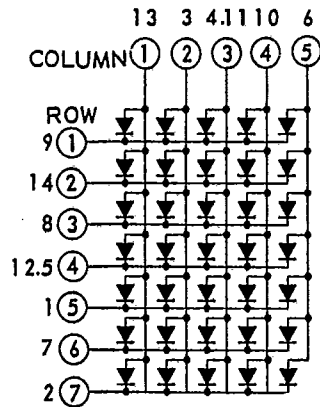

TOM-1057Ax