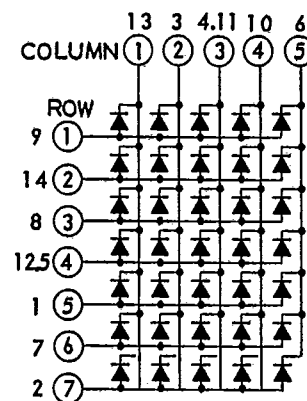

TOM-1057Bx

TAIWAN OASIS ENTERPRISE CO., LTD.
李洲企業股份有限公司

11 FL., NO.306 Sec 4, Hsin Yi Road
Taipei, Taiwan, R.O.C.
Telex: 22943 TOASIS
Tel: (02) 7066258, 7060164
Fax: (02) 7036939