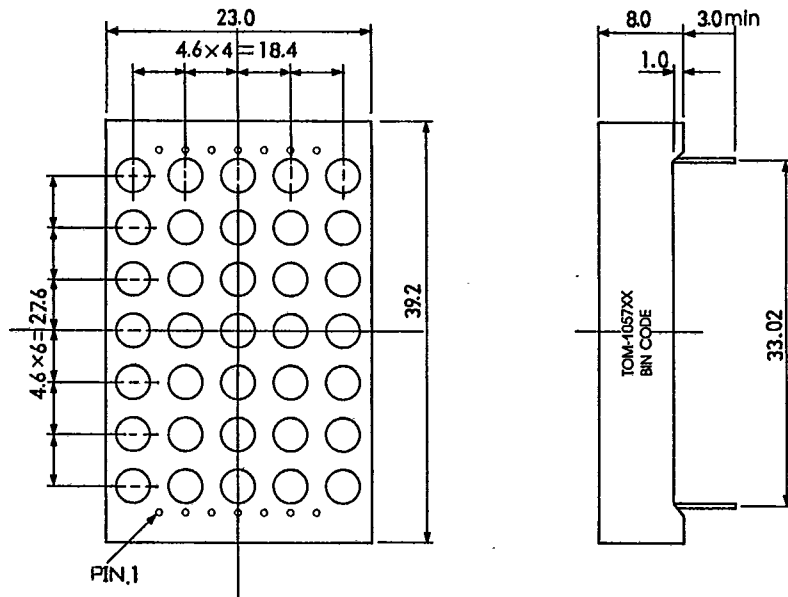

1.2 INCH 5x7

DOT MATRIX DISPLAYS

Series	Model No.	Material	Color	C.C. or C.A.
TOM-1057Ax	TOM-1057AxR	GaAsP/GaP	RED	Row
	TOM-1057AxH	GaAsP/GaP	H-RED(EFF)	
	TOM-1057AxG	GaP	GREEN	
	TOM-1057AxY	GaAsP/GaP	YELLOW	Cathode
	TOM-1057AxE	GaAsP/GaP	ORANGE	
TOM-1057Bx	TOM-1057BxR	GaAsP/GaP	RED	Row
	TOM-1057BxH	GaAsP/GaP	H-RED(EFF)	
	TOM-1057BxG	GaP	GREEN	
	TOM-1057BxY	GaAsP/GaP	YELLOW	Anode
	TOM-1057BxE	GaAsP/GaP	ORANGE	

TOM-1057xx